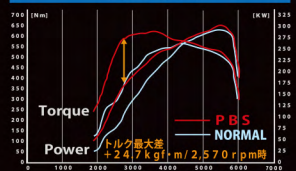

New year. Amazing experience.

LAND CRUISER "250"
PBS SPORT MUFFLER

[GDS-174M]

Power +9.1 ps
Torque +2.4 kgf·m
Improved Fuel Efficiency (燃費改善率)
+14.8% UP

LAND CRUISER "300"
PBS SPORT MUFFLER

[GDS-167M]

Power +13.5 ps
Torque +5.7 kgf·m
Improved Fuel Efficiency (燃費改善率)
+15.8% UP

TRITON
PBS SPORT MUFFLER

[GDS-303]

Power +9.3 ps
Improved Fuel Efficiency (燃費改善率)
+15.6% UP

CROWN "SPORT"
PBS SPORT MUFFLER

[GDS-659]

Power +11.7 ps
Torque +4.2 kgf·m
Improved Fuel Efficiency (燃費改善率)
+15.1% UP