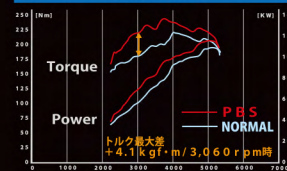

New year. Amazing experience.

LAND CRUISER "250"
PBS SPORT MUFFLER

[GDS-174M]

Power +9.1 ps
Torque +2.4 kgf·m
Improved Fuel Efficiency (燃費改善率)
+14.8% UP

LAND CRUISER "300"
PBS SPORT MUFFLER

[GDS-167M]

Power +13.5 ps
Torque +5.7 kgf·m
Improved Fuel Efficiency (燃費改善率)
+15.8% UP

TRITON
PBS SPORT MUFFLER

[GDS-303]

Power +9.3 ps
Improved Fuel Efficiency (燃費改善率)
+15.6% UP

CROWN "SPORT"
PBS SPORT MUFFLER

[GDS-659]

Power +11.7 ps
Torque +4.2 kgf·m
Improved Fuel Efficiency (燃費改善率)
+15.1% UP