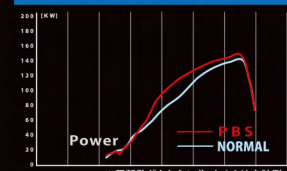

[GDS-303]

Power +9.3 ps
Improved Fuel Efficiency (燃費改善率)
+15.6% UP